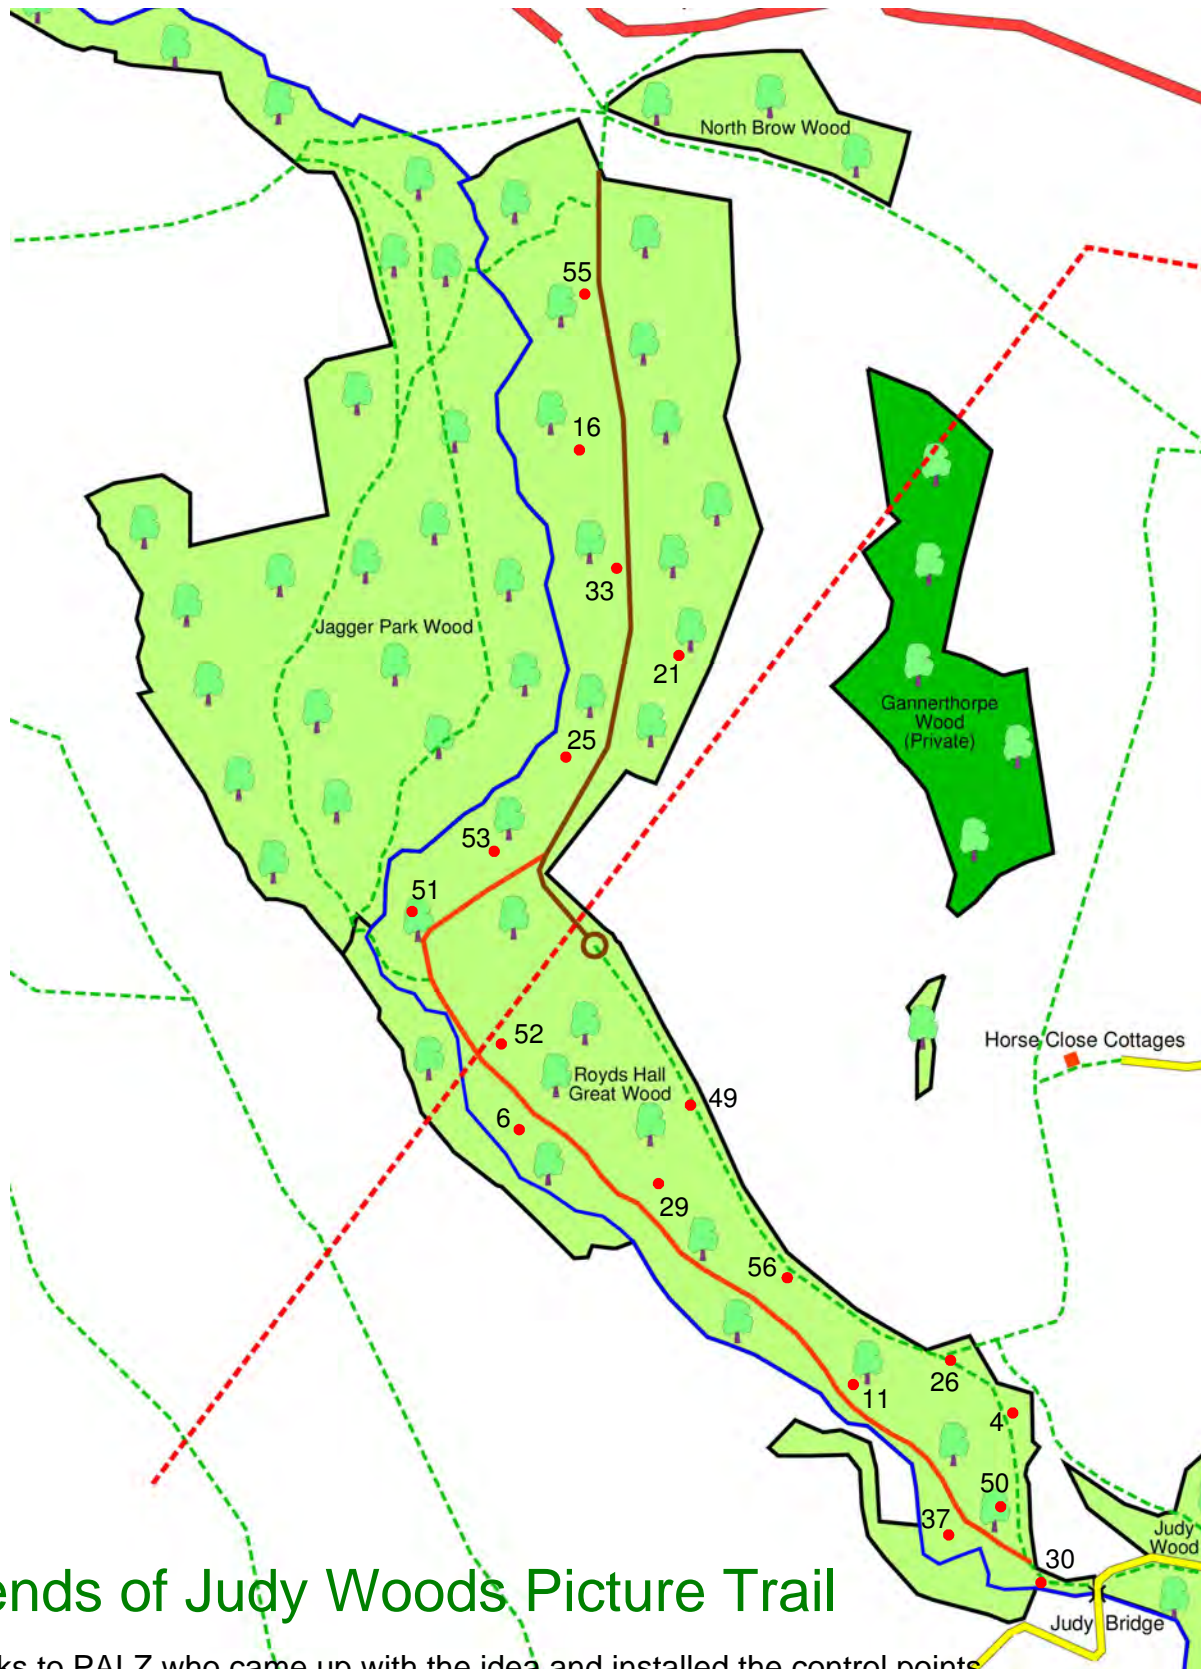

Royds Hall Great Wood

Friends of Judy Woods Picture Trail

With thanks to PALZ who came up with the idea and installed the control points